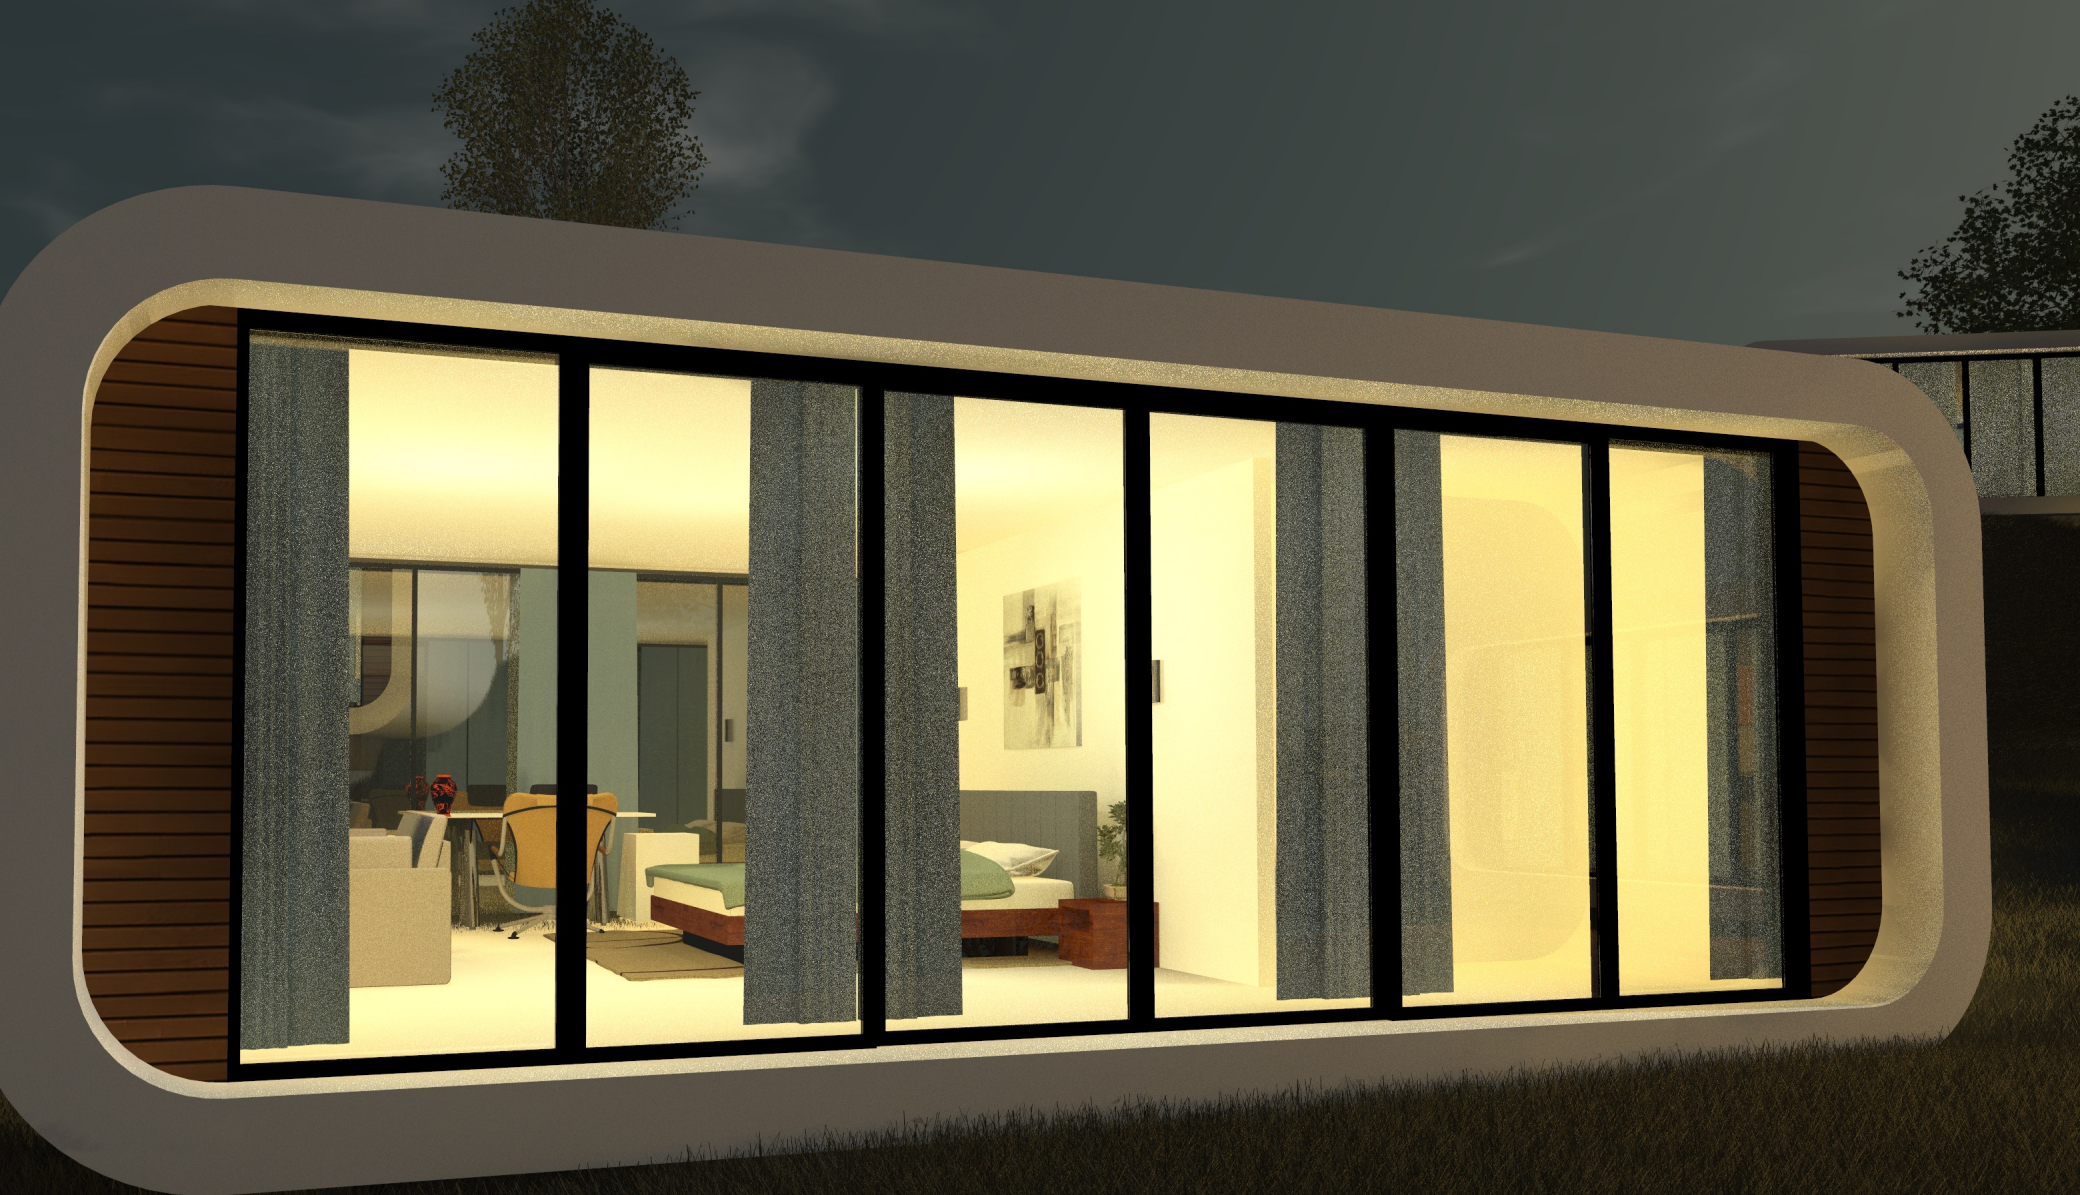

ARCHITECTURE + DESIGN

Internal Floor area
150 sq ft
32.58 sqm

Tare Weight
2.44 tons

20 ft container Section

LEARN TO KNOW, FEEL, CONNECT & DEVELOP

associated with **Sanlam** group

Zimnat
associated with **Sanlam** group
Making Life Better