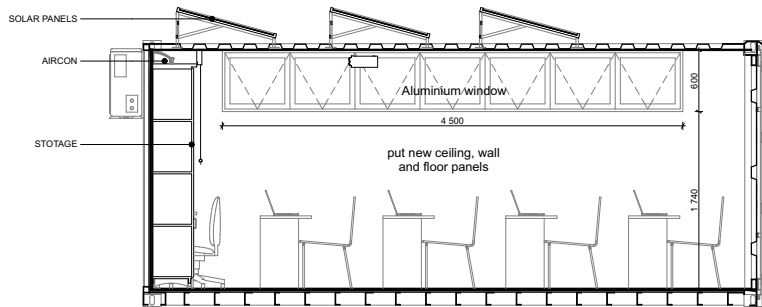

ARCHITECTURE + DESIGN

Internal Floor area
150 sq ft
32.58 sqm

Tare Weight
2.44 tons

20 ft container Section

LEARN TO KNOW, FEEL, CONNECT & DEVELOP

associated with **Sanlam** group

Zimnat
associated with **Sanlam** group
Making Life Better