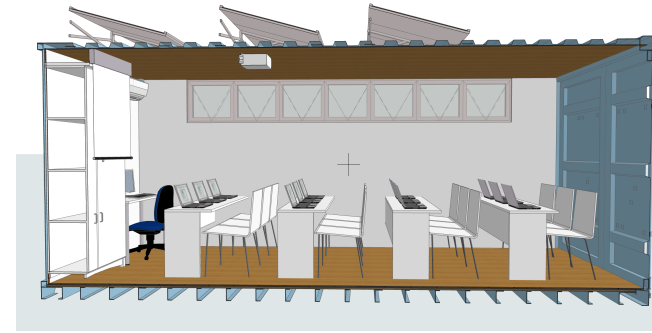

ARCHITECTURE + DESIGN

Internal Floor area
150 sq ft
32.58 sqm

Tare Weight
2.44 tons

20 ft container Section

LEARN TO KNOW, FEEL, CONNECT & DEVELOP

associated with **Sanlam** group

Zimnat
associated with **Sanlam** group
Making Life Better