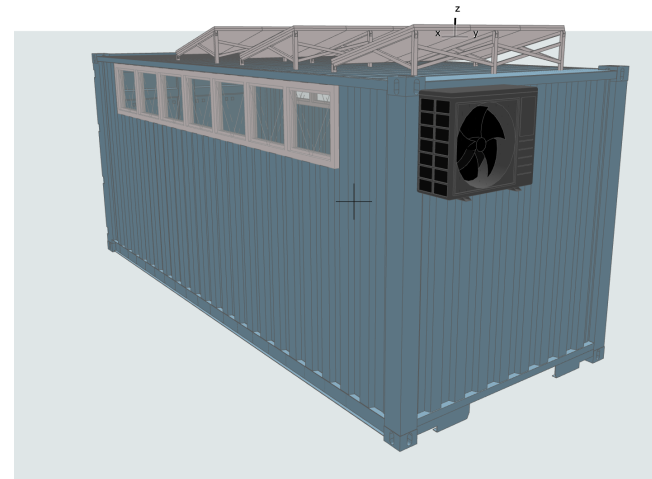

ARCHITECTURE + DESIGN

Internal Floor area
150 sq ft
32.58 sqm

Tare Weight
2.44 tons

20 ft container Section

LEARN TO KNOW, FEEL, CONNECT & DEVELOP

associated with **Sanlam** group

Zimnat
associated with **Sanlam** group
Making Life Better