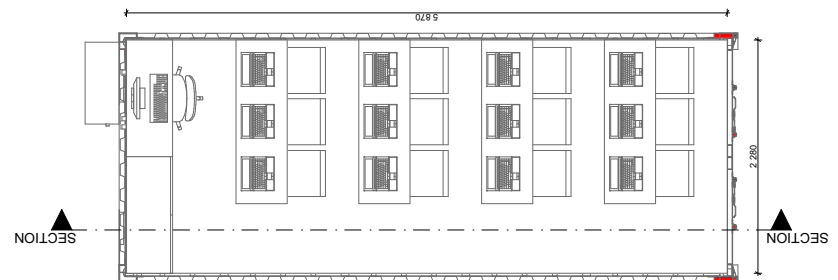

ARCHITECTURE + DESIGN

Internal Floor area
150 sq ft
32.58 sqm

Tare Weight
2.44 tons

20 ft container Section

LEARN TO KNOW, FEEL, CONNECT & DEVELOP

associated with **Sanlam** group

Zimnat
associated with **Sanlam** group
Making Life Better