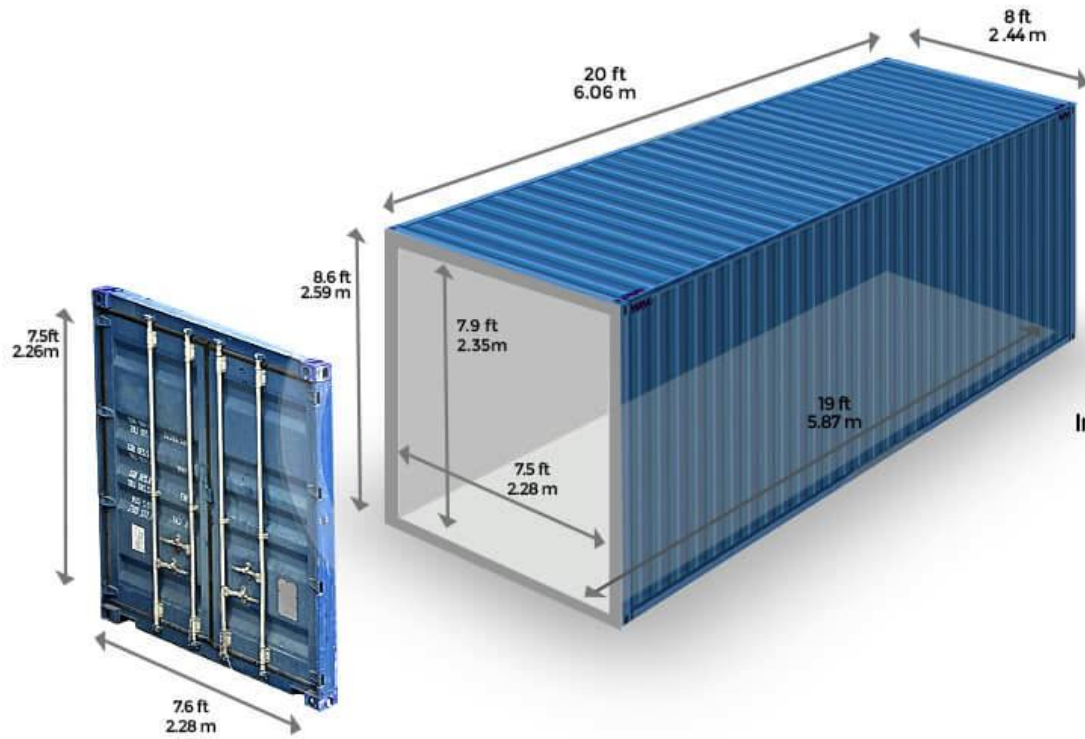

ARCHITECTURE + DESIGN

Internal Floor area
150 sq ft
32.58 sqm

Tare Weight
2.44 tons

20 ft container Section

LEARN TO KNOW, FEEL, CONNECT & DEVELOP

associated with **Sanlam** group

Zimnat
associated with **Sanlam** group
Making Life Better