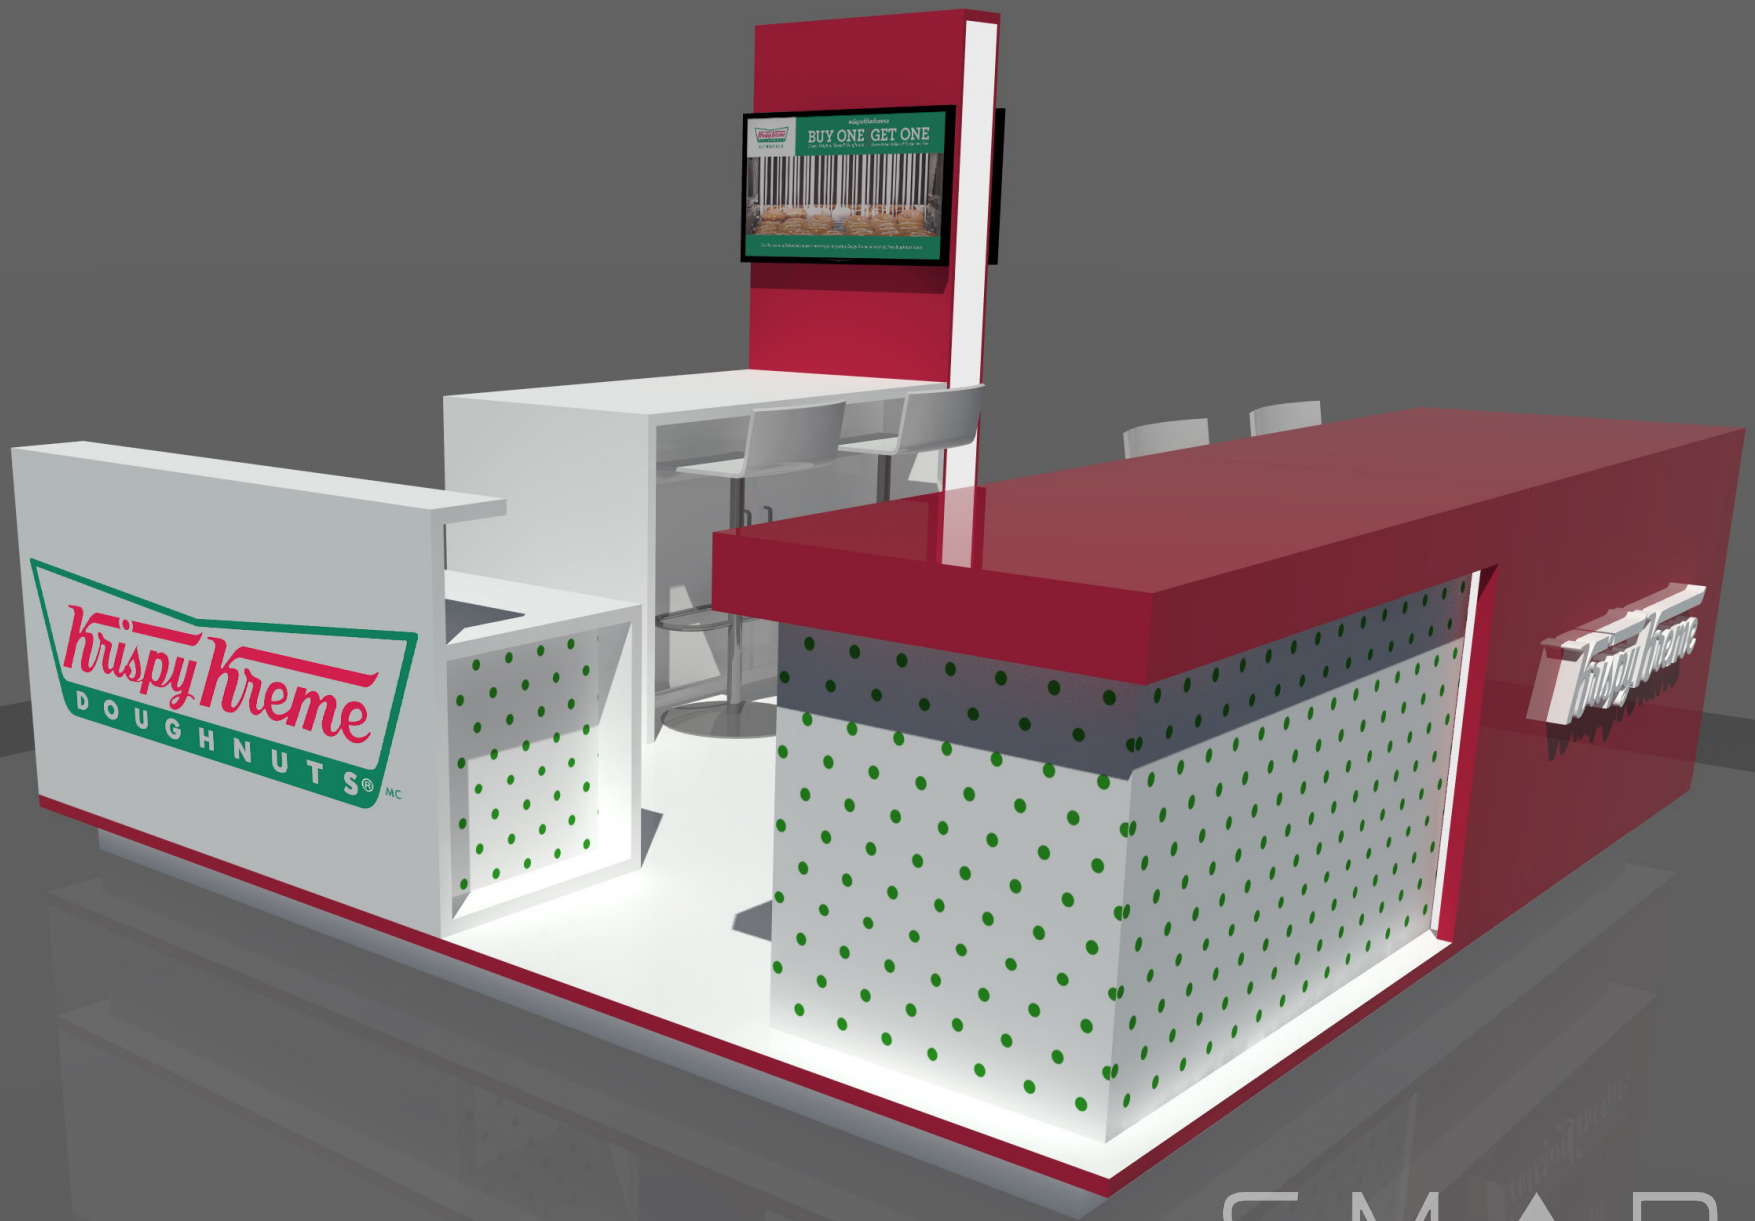

ARCHITECTURE + DESIGN

Internal Floor area
150 sq ft
32.58 sqm

Tare Weight
2.44 tons

20 ft container Section

LEARN TO KNOW, FEEL, CONNECT & DEVELOP

associated with **Sanlam** group

Zimnat
associated with **Sanlam** group
Making Life Better